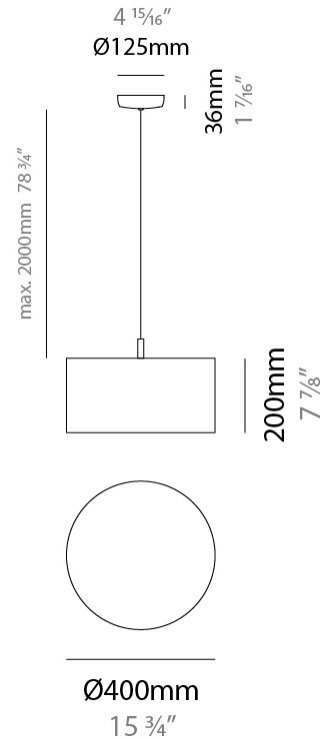

SENIA SUSPENSION

D111090- _____

base number   Finish Options   Finish Options

1. To build a product code in our configurator select the specify button on the base model # product page
2. To build a manual product code on this datasheet choose from the options listed below in blue font and add the suffix to the base model #

GENERAL

Series: Senia
Brand: Ole
Division: Design
Mounting Type: Suspension
Mounting Location: Ceiling
Subcategory: Ambient

PHYSICAL

Shape: Drum
Diameter (mm): 400
Diameter (in): 15 ³/₄
Height (mm): 200
Height (in): 7 ⁷/₈
Max. Overall Height (mm): 2200
Max. Overall Height (in): 86 ⁵/₈
Light Distribution: Direct
Fixture Finish: [BEI](#) / [BLK](#) / [BLU](#) / [COG](#) / [DGN](#) / [GRY](#) / [MRN](#) / [MOC](#) / [MUS](#) / [OLV](#) / [SIL](#) / [STN](#) / [TER](#) / [WHI](#)
Holder Finish: [WHI](#) / [MBK](#)
Fixture Material: Fabric Cord / Metal
Cable Details: 2000mm Cable
Upon Request: Other fabric cord colors available upon request (see downloadable finish chart)

ELECTRICAL

Number of Lamps: 1
Lamp Type: LED Retrofit
Lamp Shape: A19
Bulb Included: Bulb Not Included
Max. Wattage Per Lamp (W): 15
Lamp Base: E26
Input Voltage (V): 120
Upon Request: 277Vac / GU24

LED

OPTICAL

RATINGS AND CERTIFICATIONS

Certified By: Certified for North American Standards
IP rating: IP20

PROJECT
TYPE
SPECIFIER
QUANTITY
DATE